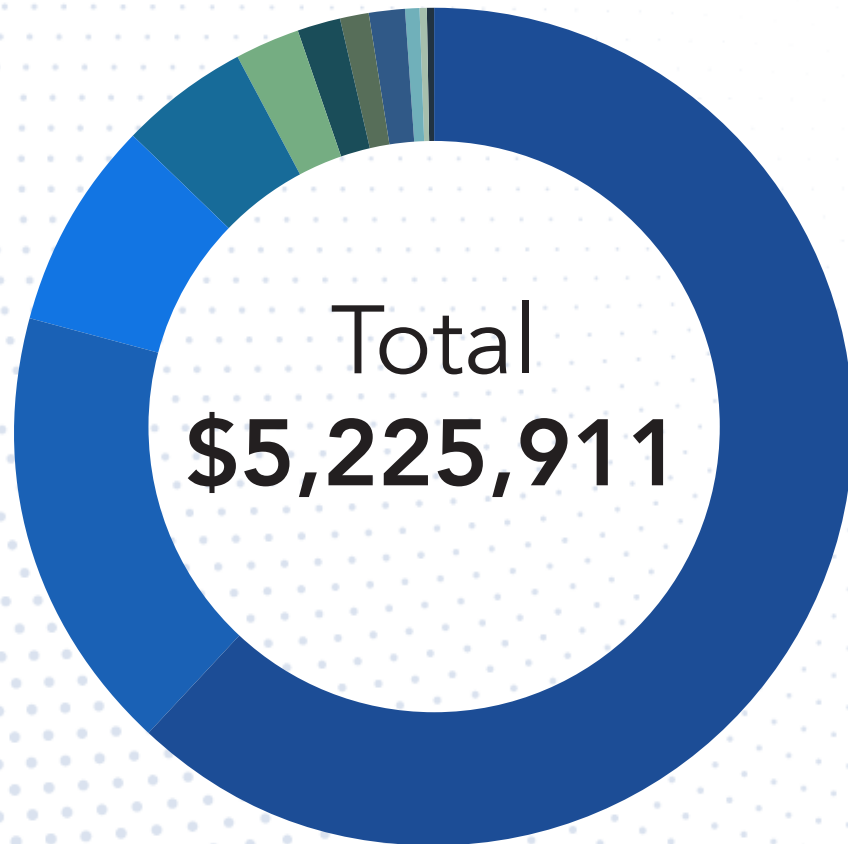

Masonic Philanthropy

Masonic Assistance **$2,950,816**
Pathways Capital Contribution **$1,000,000**
Say Detroit Grant **$500,000**
Doig Chapel & Conference Center **$376,155**
Scholarships **$114,425**
Community Charities **$93,589**
Outside Relief **$44,159**

Masonic Youth **$66,771**
Almoners Fund **$21,368**
Masonic Service Association **$10,000**
National Masonic Foundation for Children **$10,000**
Widows & Orphans **$36,291**
Other Projects **$2,337**

- Masonic Assistance
- Pathways Capital Contribution
- Say Detroit Grant
- Doig Chapel & Conference Center
- Scholarships
- Community Charities
- Outside Relief
- Masonic Youth
- Almoners Fund
- Masonic Service Association
- National Masonic Foundation for Children
- Widows & Orphans
- Other Projects