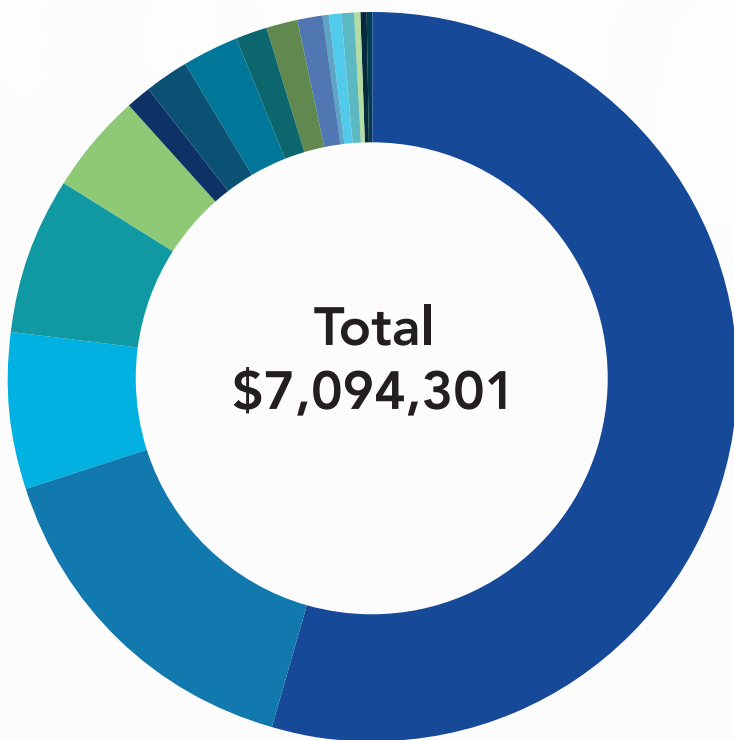

Masonic Philanthropy

Masonic Assistance	$3,878,283
Pathways Capital Contribution	$1,089,501
Say Detroit Grant.	$500,000
B.E.S.T. Grants.	$499,512
Doig Chapel & Conference Center. . .	$306,090
Live Better Program.	$160,000
Scholarships.	$155,411
Community Charities.	$115,429
Museum & Library	$87,205
Outside Relief	$73,229

Masonic Youth	$72,935
Child ID	$45,890
Almoners Fund	$35,711
Board Community Outreach	$31,500
Educational Assistance	$10,345
Masonic Service Association	$10,000
National Masonic Foundation for Children .	$10,000
Widows & Orphans	$9,706
Student Assistance Program	$3,554

- Masonic Assistance
- Pathways Capital Contribution
- Say Detroit Grant
- B.E.S.T. Grants
- Doig Chapel & Conference Center
- Live Better Program
- Scholarships
- Community Charities
- Museum & Library
- Outside Relief
- Masonic Youth
- Child ID
- Almoners Fund
- Board Community Outreach
- Educational Assistance
- Masonic Service Association
- National Masonic Foundation for Children
- Widows & Orphans
- Student Assistance Program