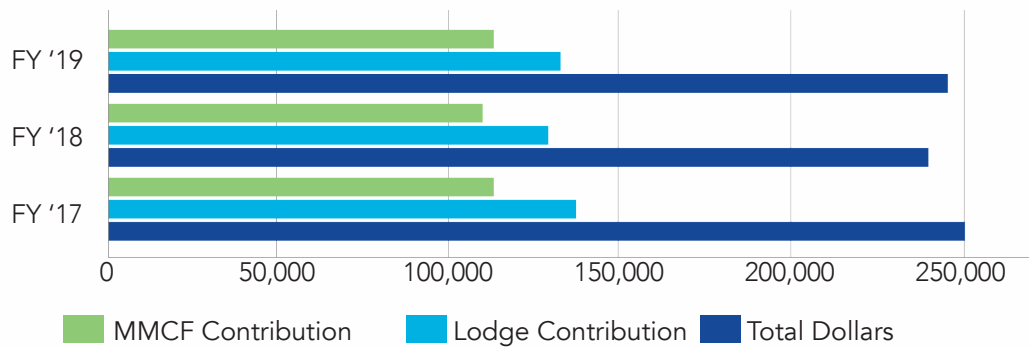

Expenses

Administration / Fundraising . . \$1,256,094
 Philanthropy \$7,094,301
Total Expense \$8,350,395

Revenue over Expense . . . (-\$4,097,896)

Community Charities

Transforming Lives Through Giving

Each and every day, Michigan Masonic Lodges are reaching out to help our communities reach their greatest potential. By partnering with the Michigan Masonic Charitable Foundation, Michigan Lodges are able to double their impact of enriching lives and deepen the connection with their local communities through the Community Charities Matching Funds Program.