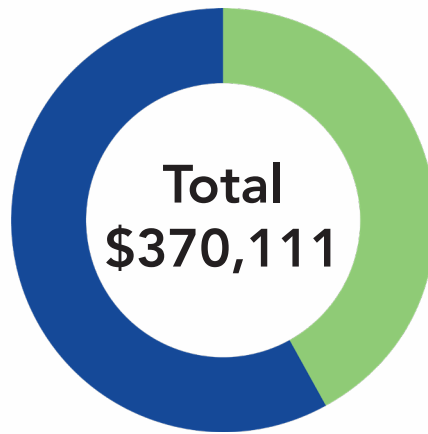

Scholarships

Giving Life to Dreams

The Michigan Masonic Charitable Foundation and Michigan Lodges are partnered together to support students pursuing undergraduate college degrees. With education costs on the rise, we want to unlock the potential in students who face economic challenges by allowing them to discover and succeed in their passions and engage in their communities as informed leaders.

Together, Michigan Lodges, in collaboration with the Michigan Masonic Charitable Foundation, awarded over $370,000 in scholarships in 2018.

393 students benefitted
135 lodges participated

Below are a list of lodges we would like to specially thank for taking advantage of the scholarship matching funds program for the first time in the past two years. Together, they have awarded a total of $19,000 to 17 Michigan students.

Fenton Lodge #109
Scholarship (1), Total $1,000

Saline Lodge #133
Scholarships (2), Total $1,000

Dearborn Lodge #172
Scholarships (3), Total $ 3,000

Unity Lodge #191
Scholarships (2), Total $3,000

Oceana Wigton Benona Lodge #200
Scholarships (3), Total $3,000

Okemos Lodge # 252
Scholarship (1), Total $3,000

Napoleon Lodge #301
Scholarships (3), Total $3,000

James E. Dillon Lodge #466
Scholarships (2), Total $2,000