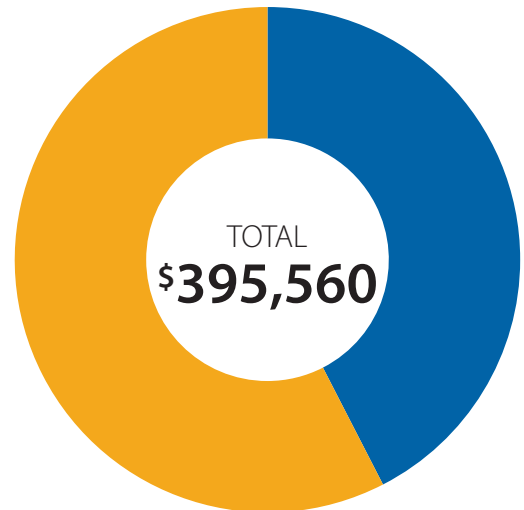

Scholarships

Giving Life to Dreams.

The Michigan Masonic Charitable Foundation and Michigan Lodges are partnered to support students pursuing undergraduate college degrees. With education costs on the rise, we want to unlock the potential in students who face economic challenges by allowing them to discover and succeed in their passions, and engage in their communities as informed leaders.

Scholarships Fiscal Year 2018

Together, Michigan Lodges,
in collaboration with the
Michigan Masonic Charitable Foundation,
awarded over
$395,000
in scholarships in 2018.

424 Students benefitted
140 Lodges participated

■ Lodge Contribution $226,810
■ MMCF Contribution $168,750

Below is a list of lodges we would like to specially thank for taking advantage of the scholarship matching funds program for the first time in the past two years. Together, they have awarded a total of:

$17,000 to 16 Michigan students.

Three Rivers - Mt. Vernon Lodge #24
Scholarships (4) ..... Total Amount: **$4,000**

Troy - Highland Lodge #468
Scholarships (1) ..... Total Amount: **$2,000**

Birmingham Lodge #44
Scholarships (2) ..... Total Amount: **$3,000**

L'Anse Lodge #547
Scholarships (2) ..... Total Amount: **$2,000**

Fellowship Lodge #236
Scholarships (1) ..... Total Amount: **$1,000**

Morning Star Lodge #556
Scholarships (1) ..... Total Amount: **$1,000**

Perry Lodge #350
Scholarships (3) ..... Total Amount: **$3,000**

Mio Lodge #596
Scholarships (2) ..... Total Amount: **$1,000**

Together we can make a Difference.