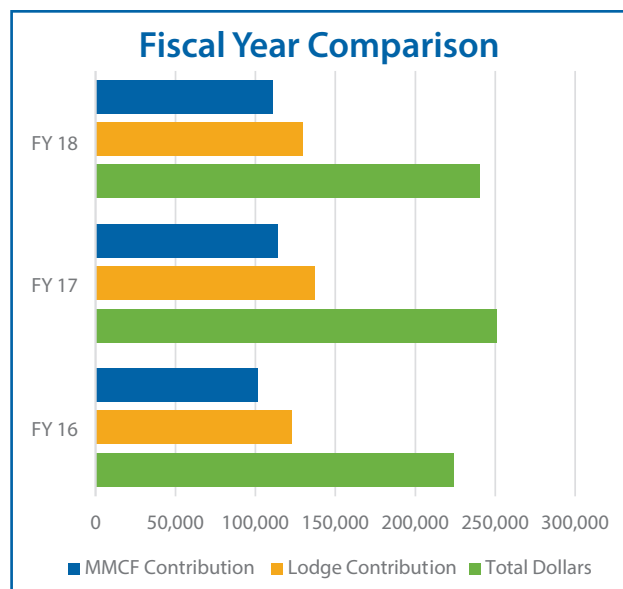

Community Charities

Transforming Lives Through Giving.

Each and every day, Michigan Masonic Lodges are reaching out to help communities reach their greatest potential. By partnering with the Michigan Masonic Charitable Foundation, Michigan Lodges are able to double the impact of enriching lives and deepening the connection with their local communities through the Community Charities Matching Funds Program.

Community Charity Matching Funds Breakdown

In 2018, 127 Michigan Lodges, in collaboration with the Michigan Masonic Charitable Foundation, awarded

$240,582

to support communities throughout Michigan.

Masons Making an Impact on our Communities

Stockbridge Lodge #130

Stockbridge High School Robotics Team: Provided funds for the team to attend the National Competition in California.

Total Donation: **$1,200**

Camp Quality: Donations help to provide a summer camp experience to kids with cancer.

Total Donation: **$1,800**

Evart Lodge #320

Giving Tree: Helps provide Christmas for local struggling families.

Total Donation: **$1,000**

Food Pantry: Donation to the local food pantry to needy families.

Total Donation: **$1,000**

Zion Lodge #1

Wheelchair Ramp Building: The lodge funded and built 4 ramps for local needy residents.

Total Donation: **$3,448**

Les Cheneaux Lodge #590

Bikes For Books: Awarded 6 bikes to students at 4 different schools for reading in Michigan's U.P.

Total Donation: **$839**

McMillan Lodge #400

Newberry Volunteer Fire Auxiliary: Raised funds to help purchase new & upgraded equipment.

Total Donation: **$2,270**

Helen Newberry Joy Hospital Foundation: Donations will be used to help purchase new equipment for their local rural hospital.

Total Donation: **$375**

Alcona Lodge #292

Thanksgiving & Christmas Adopt A Family: Donated funds to support local needy families.

Total Donation: **$500**

Alcona Schools Coats for Kids Program: Donation of coats, gloves, boots & cash to support less fortunate children.

Total Donation: **$2,500**