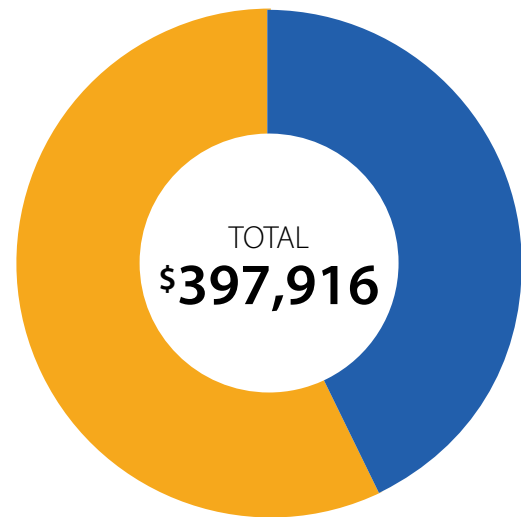

Scholarships

The Michigan Masonic Charitable Foundation and Michigan Lodges have partnered to support students pursuing an undergraduate college degree by helping offset the rising costs of higher education. Students may use these scholarships to pay for school related expenses such as textbooks, tuition and housing.

Scholarships Fiscal Year 2016

Together, Michigan Lodges,
in collaboration with the
Michigan Masonic Charitable Foundation,
awarded nearly
$400,000
in scholarships in 2016.

424 Students benefitted
172 Lodges participated

■ MMCF Contribution $171,125
■ Lodge Contribution $226,791

Below is a list of lodges we would like to congratulate for taking advantage of the scholarship matching funds program for the first time in the past two years. Together, they have awarded a total of:

$22,900 to 23 Michigan students.

- **Monroe Lodge #27**
  Scholarships (1) ..... Total Amount: **$3,000**
- **Siloam Lodge #35**
  Scholarships (3) ..... Total Amount: **$1,500**
- **Romeo Lodge #41**
  Scholarships (1) ..... Total Amount: **$1,000**
- **Michigan Lodge #50**
  Scholarships (1) ..... Total Amount: **$1,500**
- **Lake Superior Lodge #67**
  Scholarships (3) ..... Total Amount: **$1,500**
- **Livonia United Lodge #152**
  Scholarships (5) ..... Total Amount: **$3,000**

- **Star of the Lake Lodge #158**
  Scholarships (1) ..... Total Amount: **$3,000**
- **Potterville Lodge #367**
  Scholarships (3) ..... Total Amount: **$2,400**
- **Brookfield Lodge #439**
  Scholarships (2) ..... Total Amount: **$1,000**
- **Fenton Lodge #506**
  Scholarships (2) ..... Total Amount: **$3,000**
- **West Gate-Cyrus Lodge #520**
  Scholarships (1) ..... Total Amount: **$2,000**

Thank You!